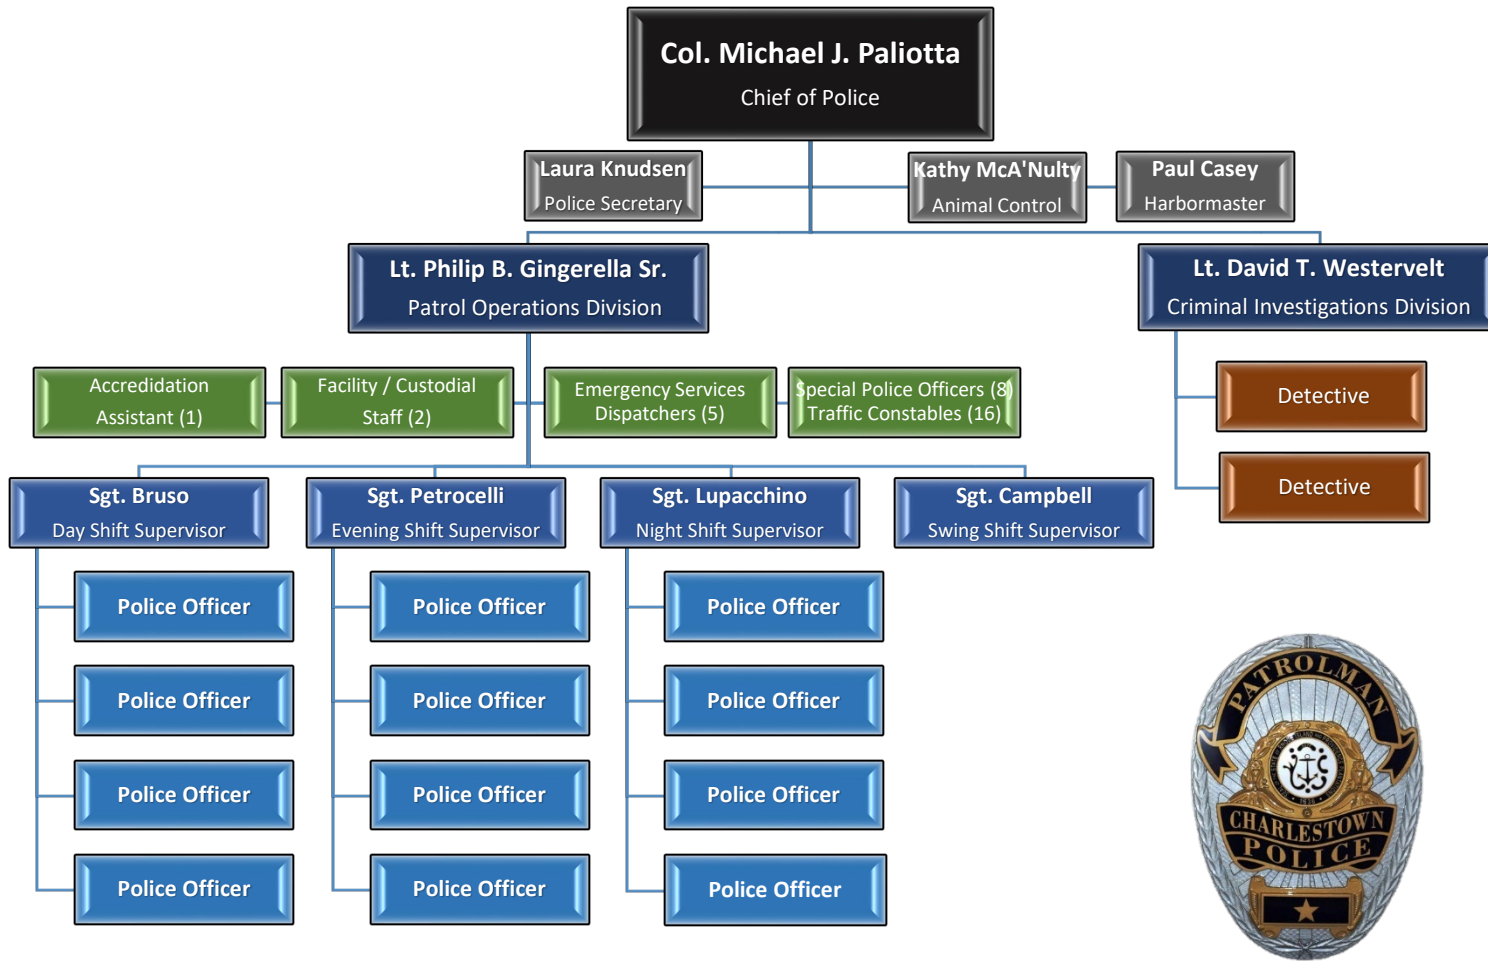

CHARLESTOWN POLICE DEPARTMENT 2025 ORGANIZATIONAL CHART

~ A Rhode Island Accredited Law Enforcement Agency ~